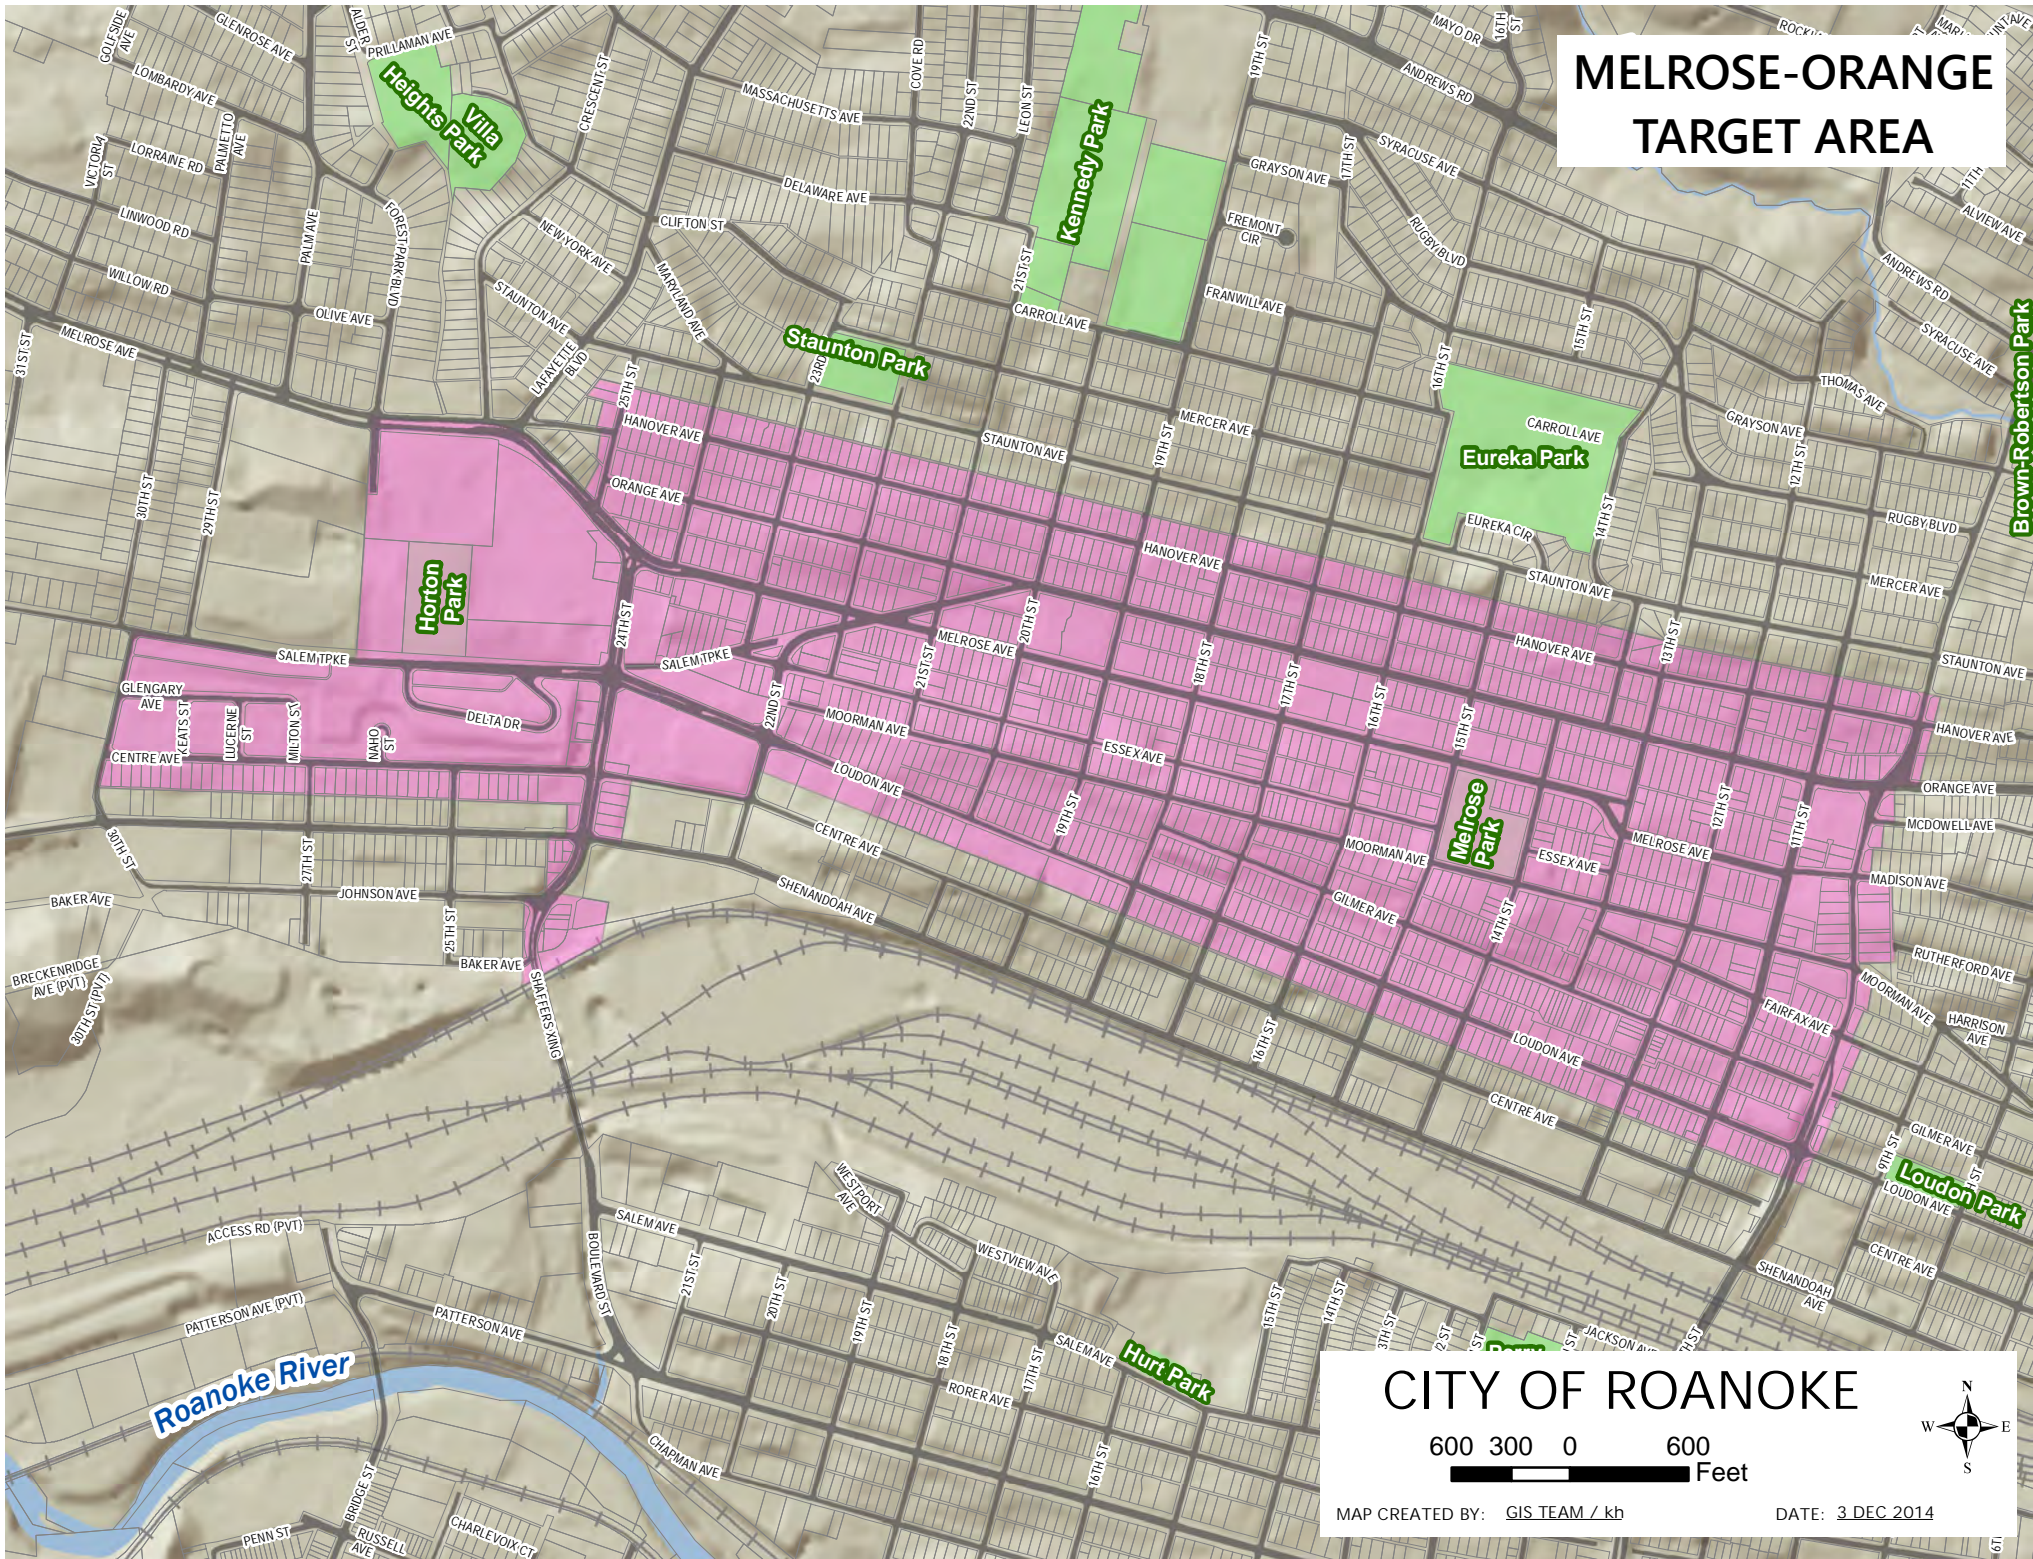

# MELROSE-ORANGE TARGET AREA

## CITY OF ROANOKE

600 300 0 600  
Feet

MAP CREATED BY: GIS TEAM / kh

DATE: 3 DEC 2014